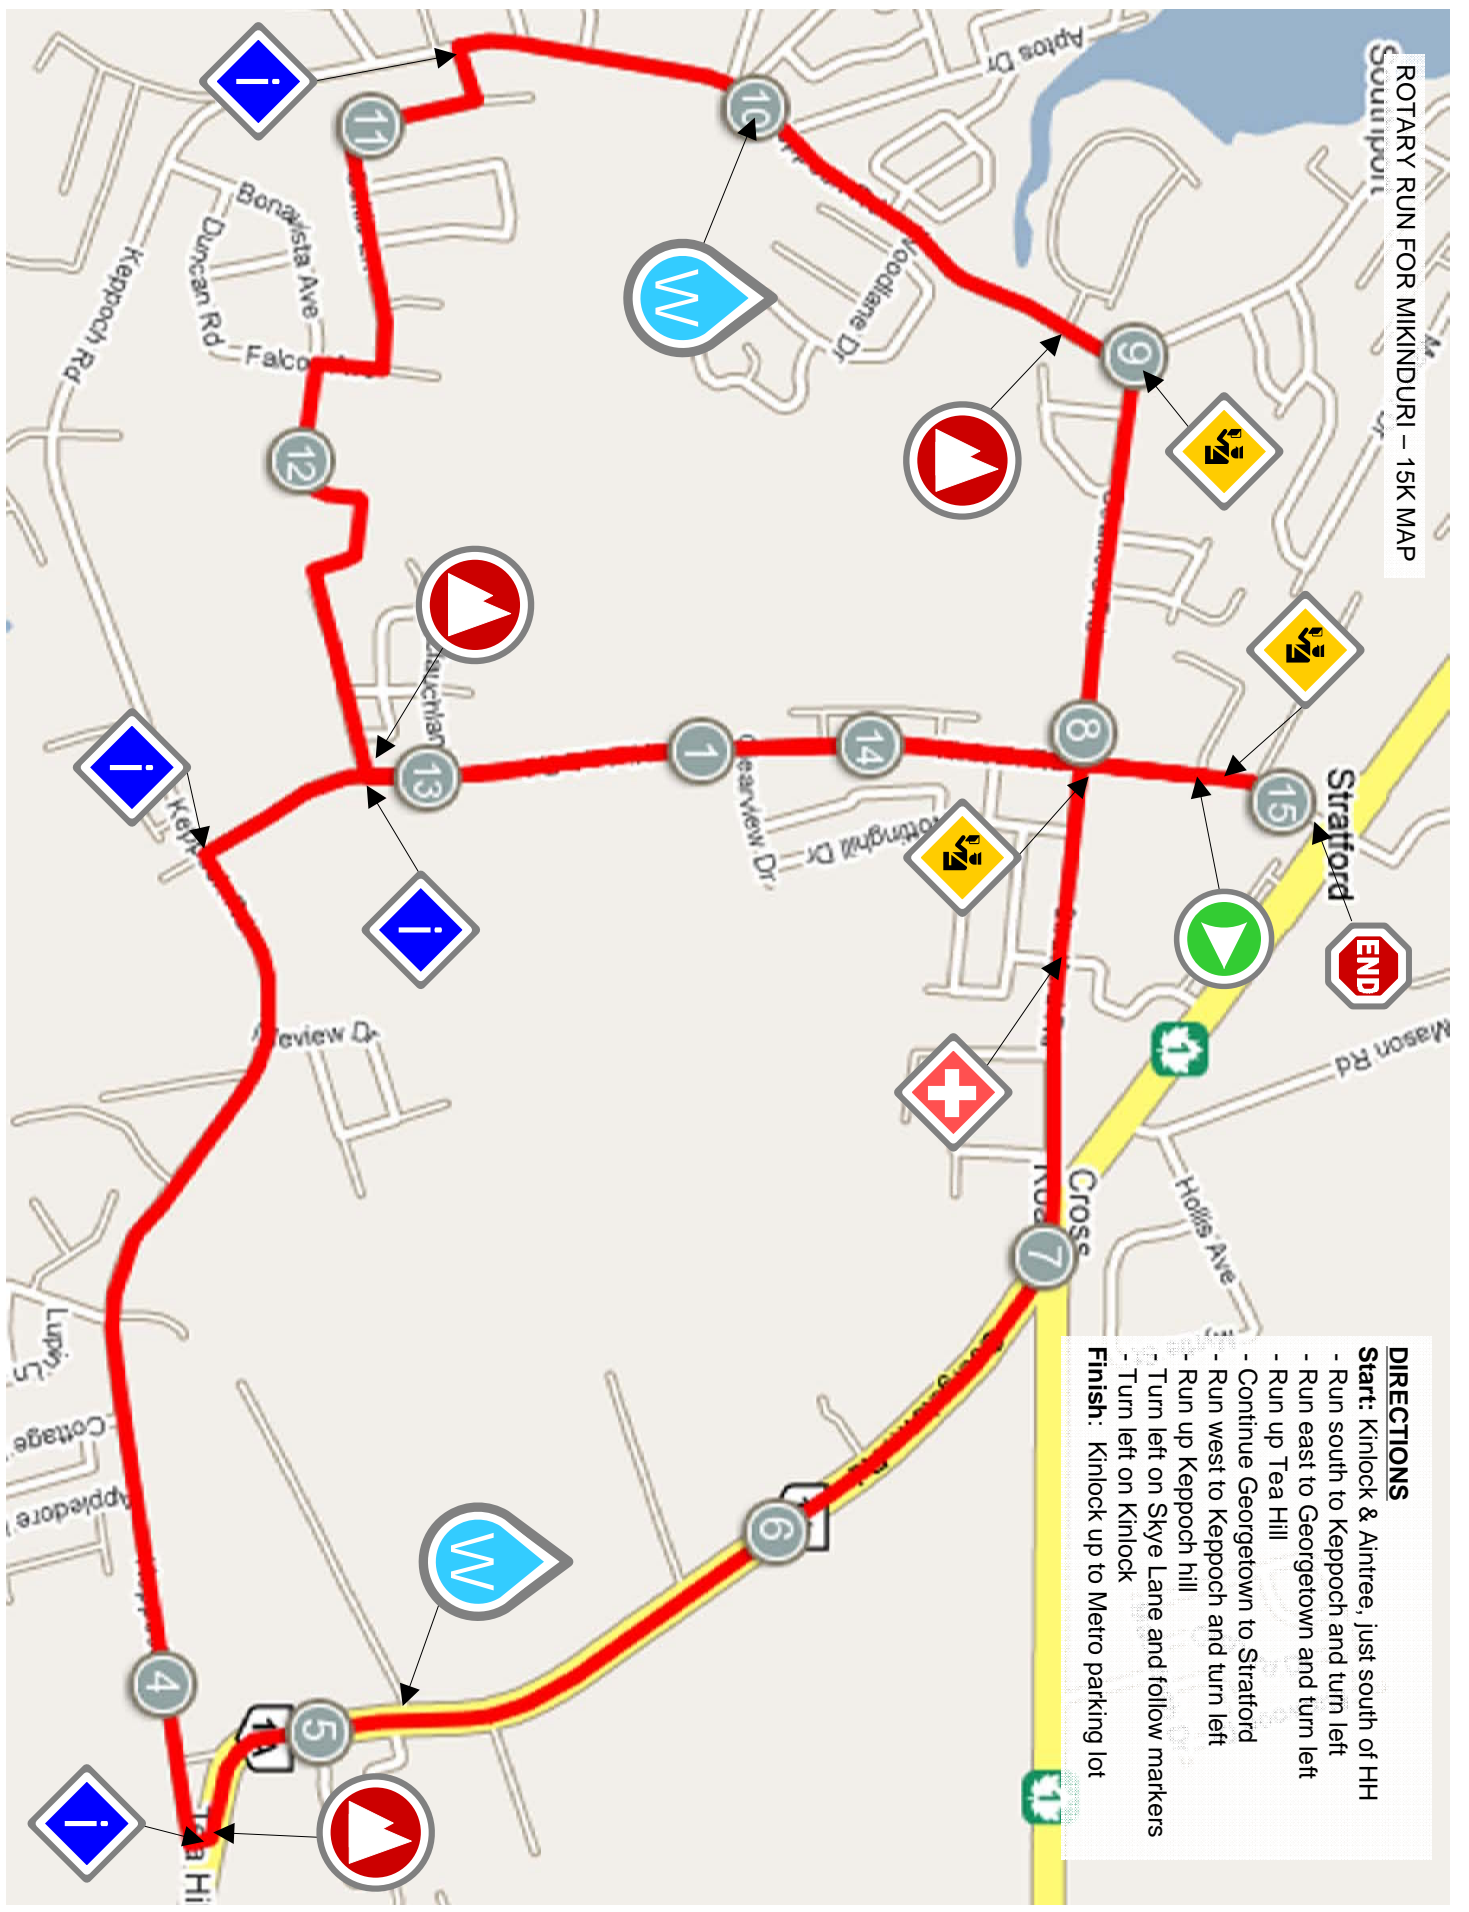

ROTARY RUN FOR MIKINDURI - 15K MAP

DIRECTIONS

- Start:** Kinlock & Aintree, just south of HH
- Run south to Keppoch and turn left
 - Run east to Georgetown and turn left
 - Run up Tea Hill
 - Continue Georgetown to Stratford
 - Run west to Keppoch and turn left
 - Run up Keppoch hill
 - Turn left on Skye Lane and follow markers
 - Turn left on Kinlock
- Finish:** Kinlock up to Metro parking lot